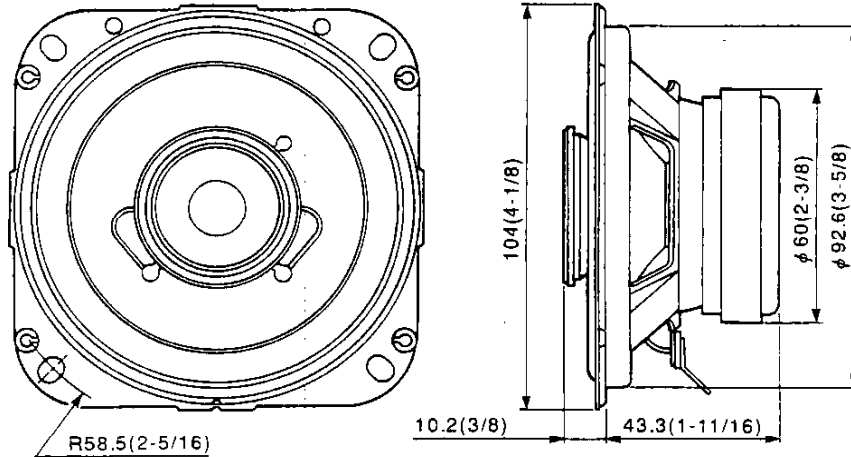

KFC-1023L II

SERVICE MANUAL

© 1992-6 PRINTED IN JAPAN
B51-6496-00(4)160

EXTERNAL VIEW

UNIT: mm (inch)

SPECIFICATIONS

- Speakers
- Woofer..... 10cm (4 in) Water proof treatment
Cone type 101 g (3.6 oz) magnet
 - Tweeter..... 4cm (1-9/16 in) cone type
 - Peak power..... 50 Watts
 - Frequency Responce..... 60Hz~21,000Hz
 - Sensitivity..... 90 dB/W at 1m
 - Impedance..... 4 ohms
 - Weight per speaker..... 0.37 kg (13.1 oz)/pc